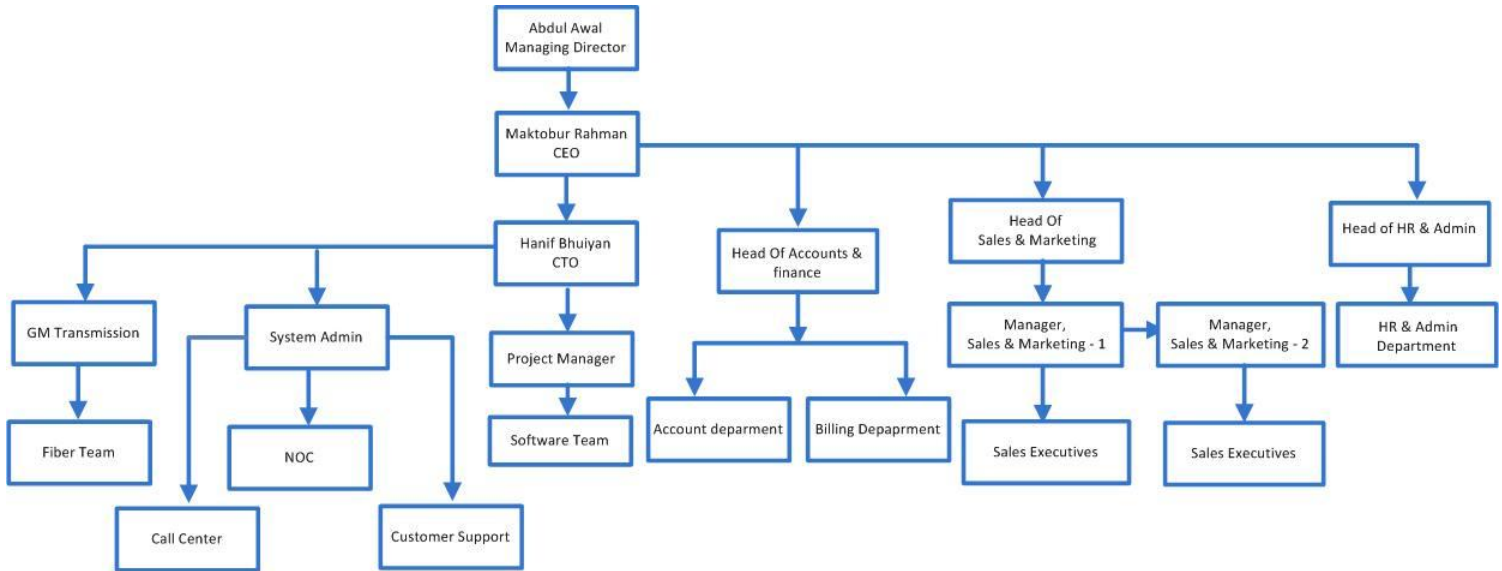

Organogram

Current Organogram Of Icon-Infotech Limited